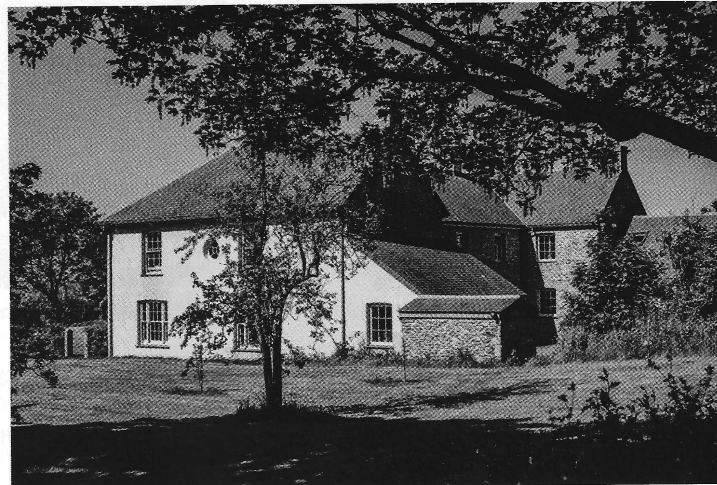

# Property market

*Above and below:* Remodelled and restored Trevascus Farm is set in 26 acres of gardens and grounds near Caerhays, Cornwall. £3.75m

farmhouse set within its own land with sea views. He claims to have found just such a property in the shape of Trevascus Farm near Caerhays and Veryan Bay on the scenic Roseland Peninsula, a couple of miles from the Williams family's Caerhays Castle estate and the coast, nine miles from St Austell and 13 miles from Truro.

For sale with a guide price of £3.75m, Trevascus Farm stands in some 26 acres of gardens and pasture at the end of a quiet country lane, surrounded by open fields with gentle views down towards the Caerhays estate and Veryan Bay. The house dates from pre-Tudor times, when Trevascus Manor

was the home of the influential Slade family before being replaced by a farmstead in the 17th century.

More recently, it was acquired by the local council and farmed by three generations of the same family, before being bought in 2017 by the current owners, who have painstakingly remodelled and restored it. As part of the renovation, a substantial two-storey extension was built, in consultation with Koha Architects of Penryn, to the west of the existing farmhouse, which more than doubled its original footprint. Today, the house offers some 6,700sq ft of light and airy living space on two storeys, including a large open-plan