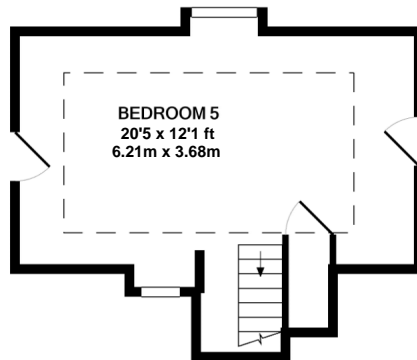

2ND FLOOR

CROCK NA GODNA HOUSE RESTRONGUET WEIR MYLOR TR11 5SS
TOTAL APPROX. FLOOR AREA 3154 sqft (293 sqm)