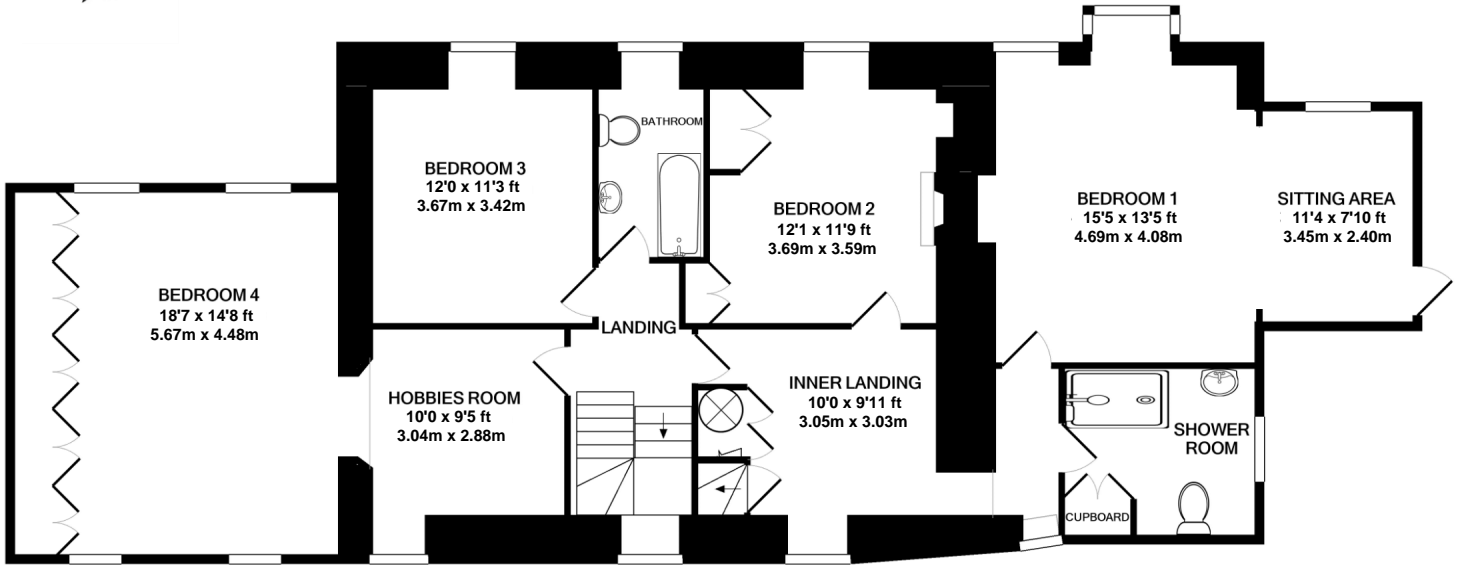

1ST FLOOR

CROCK NA GODNA HOUSE RESTRONGUET WEIR MYLOR TR11 5SS
TOTAL APPROX. FLOOR AREA 3154 sqft (293 sqm)