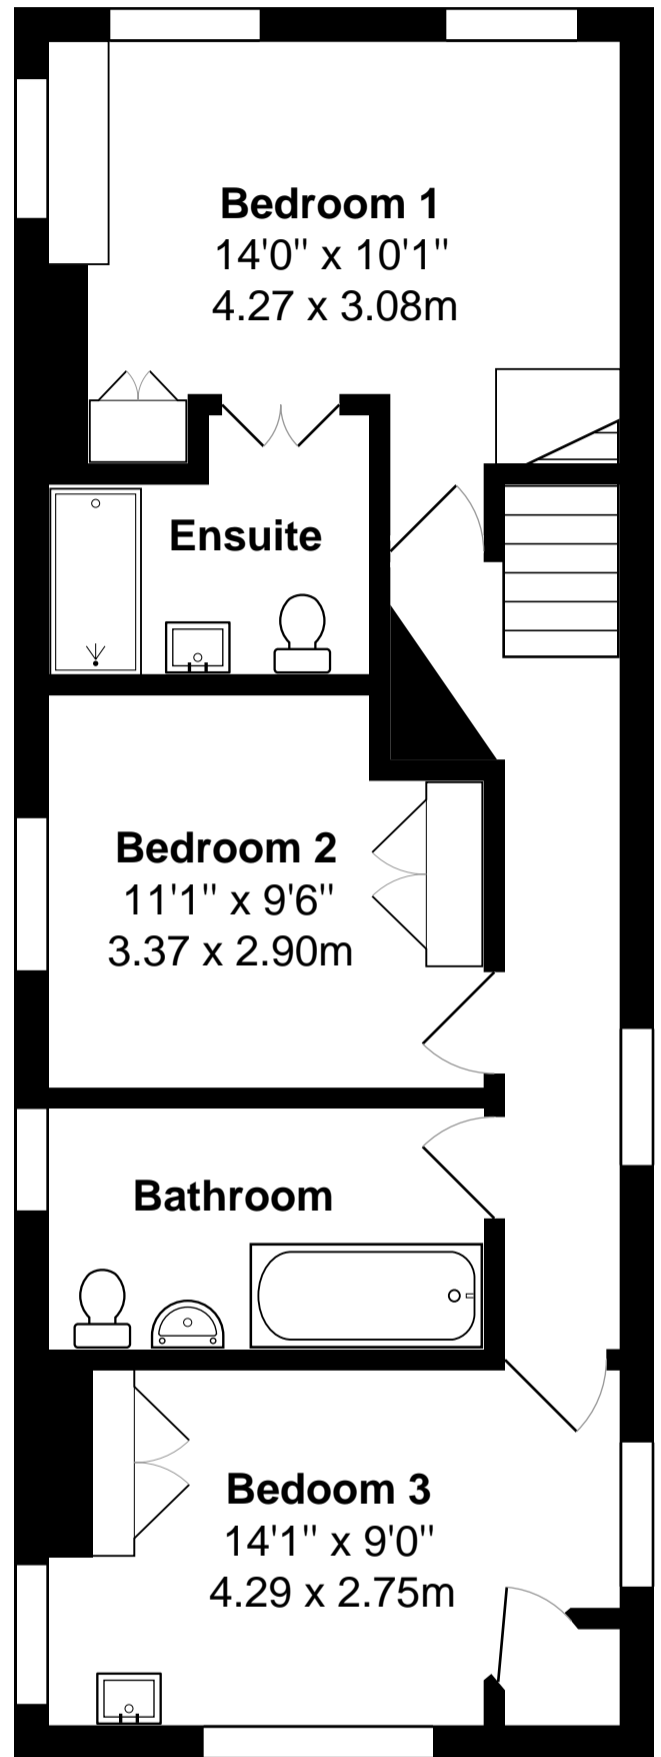

Ground Floor
Area: **759 sqft (70.5sqm)**

First Floor
Area: **571 sqft (53sqm)**

POINTSIDE HELFORD HELSTON TR12 6JY
TOTAL APPROX. FLOOR AREA 1329 sqft (123.5 sqm)

All measurements are approximate and for display purposes only