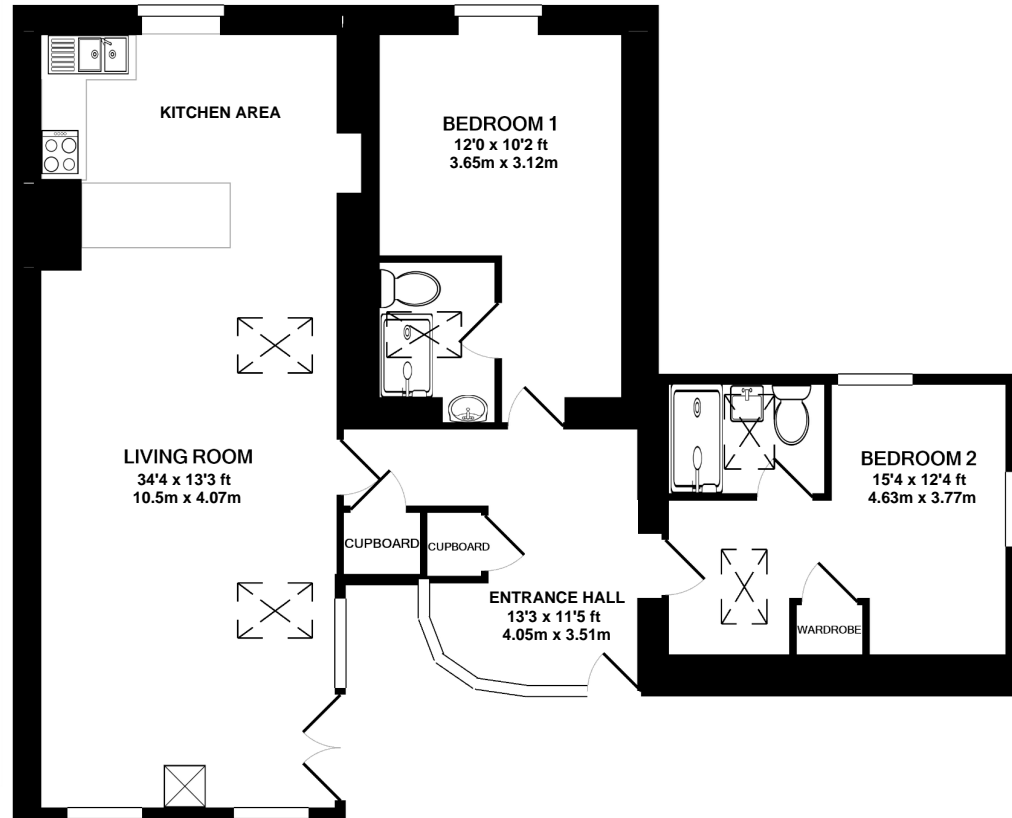

GROUND FLOOR
AREA 757.9 sqft (70.41 sqm)

1ST FLOOR
AREA 897.6 sqft (83.39 sqm)

THE COACH HOUSE PENGREEP PONSANOOTH TR3 7JH
TOTAL APPROX FLOOR AREA 1656 sqft (153.8 sqm)

Whilst every attempt has been made to ensure the accuracy of the floor plan contained here, measurements of doors, windows, rooms and any other items are approximate and no responsibility is taken for any error, omission, or mis-statement. This plan is for illustrative purposes only and should be used as such by any prospective purchaser. The services, systems and appliances shown have not been tested and no guarantee as to their operability or efficiency can be given
Made with Metropix ©2021